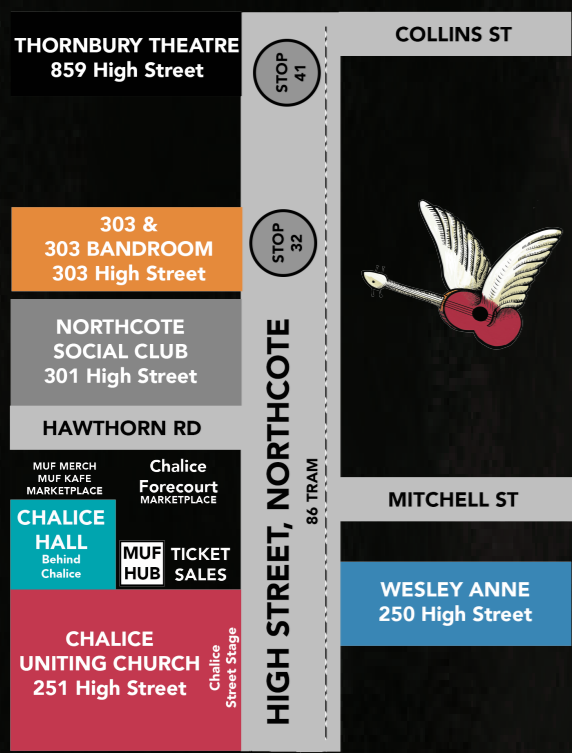

WHERE IS THE FESTIVAL?

Merch

CHECK OUT THE ENCHANTING MUF23 TSHIRT MUF BADGES, TEATOWELS STICKERS & TATTOOS

AT THE CHALICE HALL MERCH TABLE

Songwriting Competition

WINNER ANNOUNCED AT SATURDAY NIGHT MAGIC DANCE CONCERT!

Marketplace

Flight WoodSkin
Guitar Art Revolution Paul Jonson Sing n Uke
Tenny's Pieces

What's at the MUF HUB

PICK UP YOUR PRE-PURCHASED WRISTBANDS

BUY YOUR - DAY PASS TICKETS WORKSHOP TICKETS CONCERT TICKETS

CHECK-IN FOR COMMUNITY GROUPS PERFORMERS VOLUNTEERS

INFO & DIRECTIONS

MELBOURNE

Ukulele FESTIVAL

BRINGING UKULELE MAGIC TO MELBOURNE

MUF 2023

3 BIG DAYS
2 BIG CONCERTS
70 PERFORMANCES
10 WORKSHOPS
ACROSS 7 VENUES

SONG WRITING COMPETITION
OPEN MIC MERCH MARKET PLACE
RAFFLE MUF MAGIC BAR
AND MORE UKULELE MAGIC...

muf.org.au 17+18+19 MARCH, NORTHCOTE, MELBOURNE

Guitar SACRED HEART JACARANDA MUSIC Flight WoodSkin KALA Rivington Vue Tenny's Pieces

ukuleleCENTRAL.com.au

MELBOURNE UKULELE FESTIVAL
MELBUKEFEST
#MUF2023 #MELBUKEFEST
WWW.MUF.ORG.AU